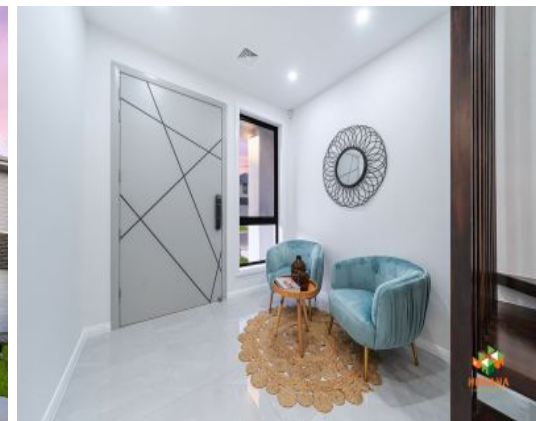

79 Opah Street Marsden Park, NSW

5

3

2

Visualise The Modern Family Dream Home That Is - Opah's Gem

Nirvana Estate Agents proudly present "Opah's Gem"

Step into the modern family's idea of sophistication with this custom-built masterpiece in Marsden Park's exclusive and masterplanned region, Melonba. As you enter, you are greeted with palatial ceilings of 6 meters from the void area giving the property a grandiose first impression which only exceeds as you explore.

This exquisite Gem boasts 5 spacious bedrooms, each adorned with individual built-in robes, ensuring comfortable & private bedrooms for all family members. The ground floor hosts a full bedroom, perfect for guests, multi-generational living or an in-laws retreat making Opah's Gem an ideal family home. Up the canti