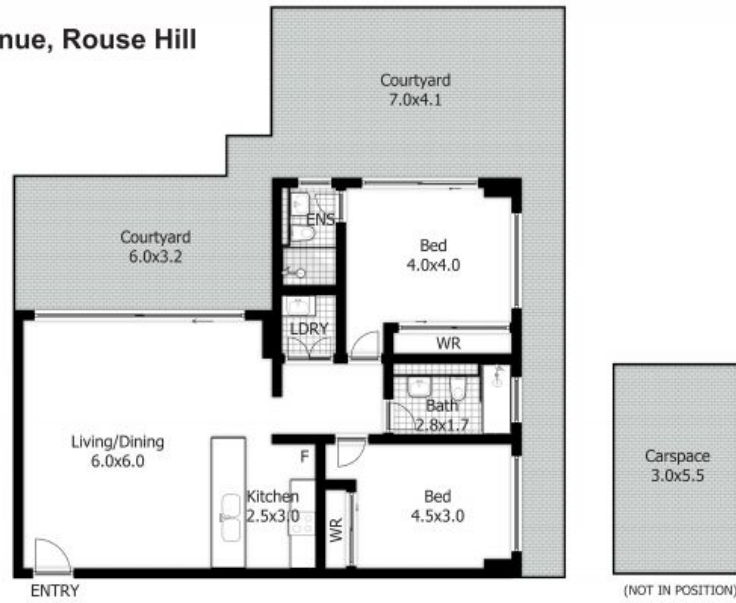

G11/1 Adonis Avenue Rouse Hill, NSW

 2  2  1

Presidential Ground-floor Retreat - Welcome to "Adonis Garden"

Nirvana Estate Agents invites you to step within this stunning garden apartment, set within an exclusive collection of residences, offering sophisticated single-level living. We welcome you to - Adonis Garden.

Elegance and Comfort Redefined

Year-Round Entertainment

Adonis Garden boasts an open-plan living and dining area sprawled over 150sqm of single-level living. The blend of indoor and outdoor living bathes the property in natural light from full-height sliding glass doors, which open to a grand private terrace and a landscaped garden. The vast outdoor terrace, which hugs the apartment's perimeter, provides opportunity for both outdoor dining along with pets'

Inspect: Saturday, 19th October 2024 2:30 - 3:00

Hardii Ranyal

0426 613 165

Alex Molodykh

0449 904 604

G11/1 Adonis Avenue, Rouse Hill

DISCLAIMER:

This floor plan is used for marketing purpose only and is subject to errors and inaccuracy. The marketing Agent & N2 Media will not accept any liability. Interested parties should make and rely on their own enquiries.