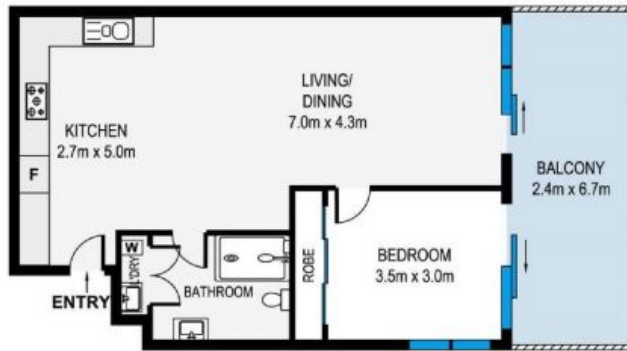

DISCLAIMER: